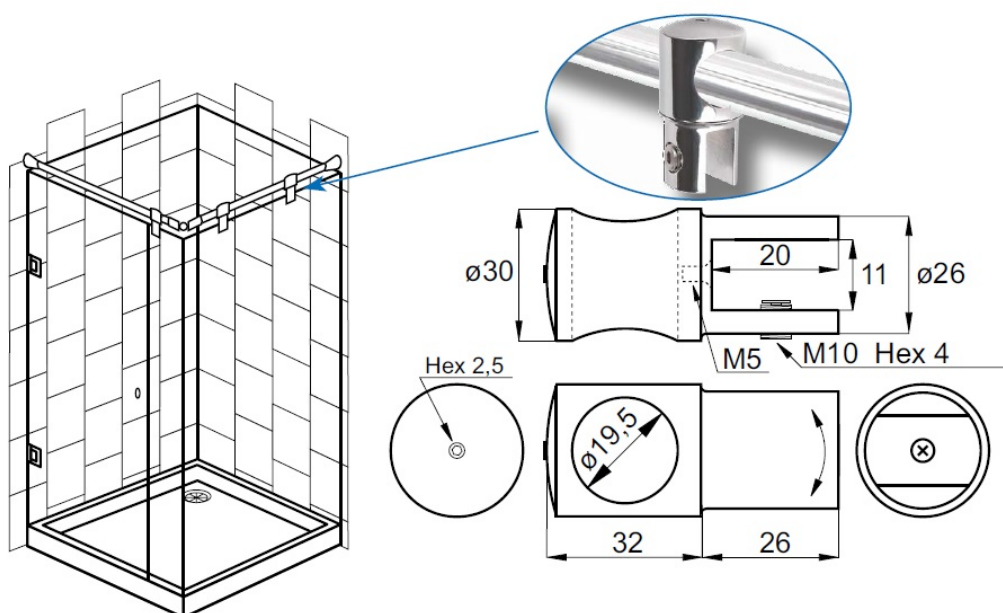

PRODUCT SHEET

Description:

Bar To Glass Centre Bracket, F/ø19mm Tube, SS-Look, 8-10mm Glass, W/Open Bar Hole

Item number:

15.26.103-6

Units	Box	Carton	HS Code	Barcode
Pcs.	1	50	8302419000	 5704866506274

SISO A/S